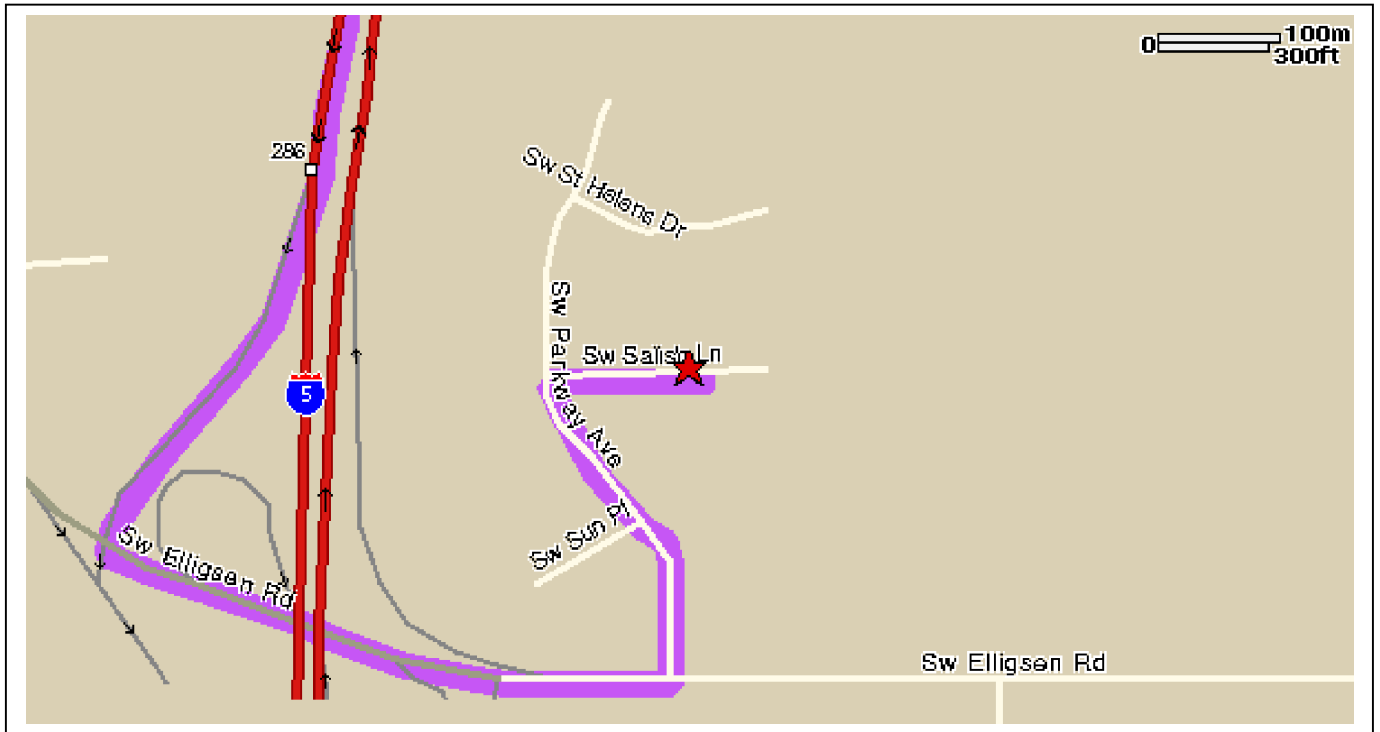

NWGA Office Address & Map

Northwest Grocery Association

8565 SW Salish Lane, Suite 100

Wilsonville, OR 97070

Directions from Portland

I-5 South to Wilsonville exit #286

Turn left onto SW Elligsen Rd.

Turn left onto Parkway Avenue (first stoplight)